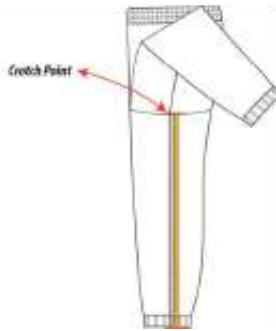

Product Measurements - in		R52LGM				
Size	S	M	L	XL	2XL	3XL
WAIST RELAXED	29	33	37	41	45	49
HIP - 8" from top of waist	33 1/2	37 1/4	41	44 3/4	48 1/2	52 1/4
INSEAM	27 5/8	28 3/8	29 1/4	29 3/8	29 3/8	29 3/8

Product Measurements - cm		R52LGM				
Size	S	M	L	XL	2XL	3XL
WAIST RELAXED	74	84	94	104	114	124
HIP - 8" from top of waist	85	95	104	114	123	133
INSEAM	70	72	74	75	75	75

WAIST RELAXED
Top of waistband from side to side

INSEAM
crotch point to hem edge

HIP
Down from top of waistband